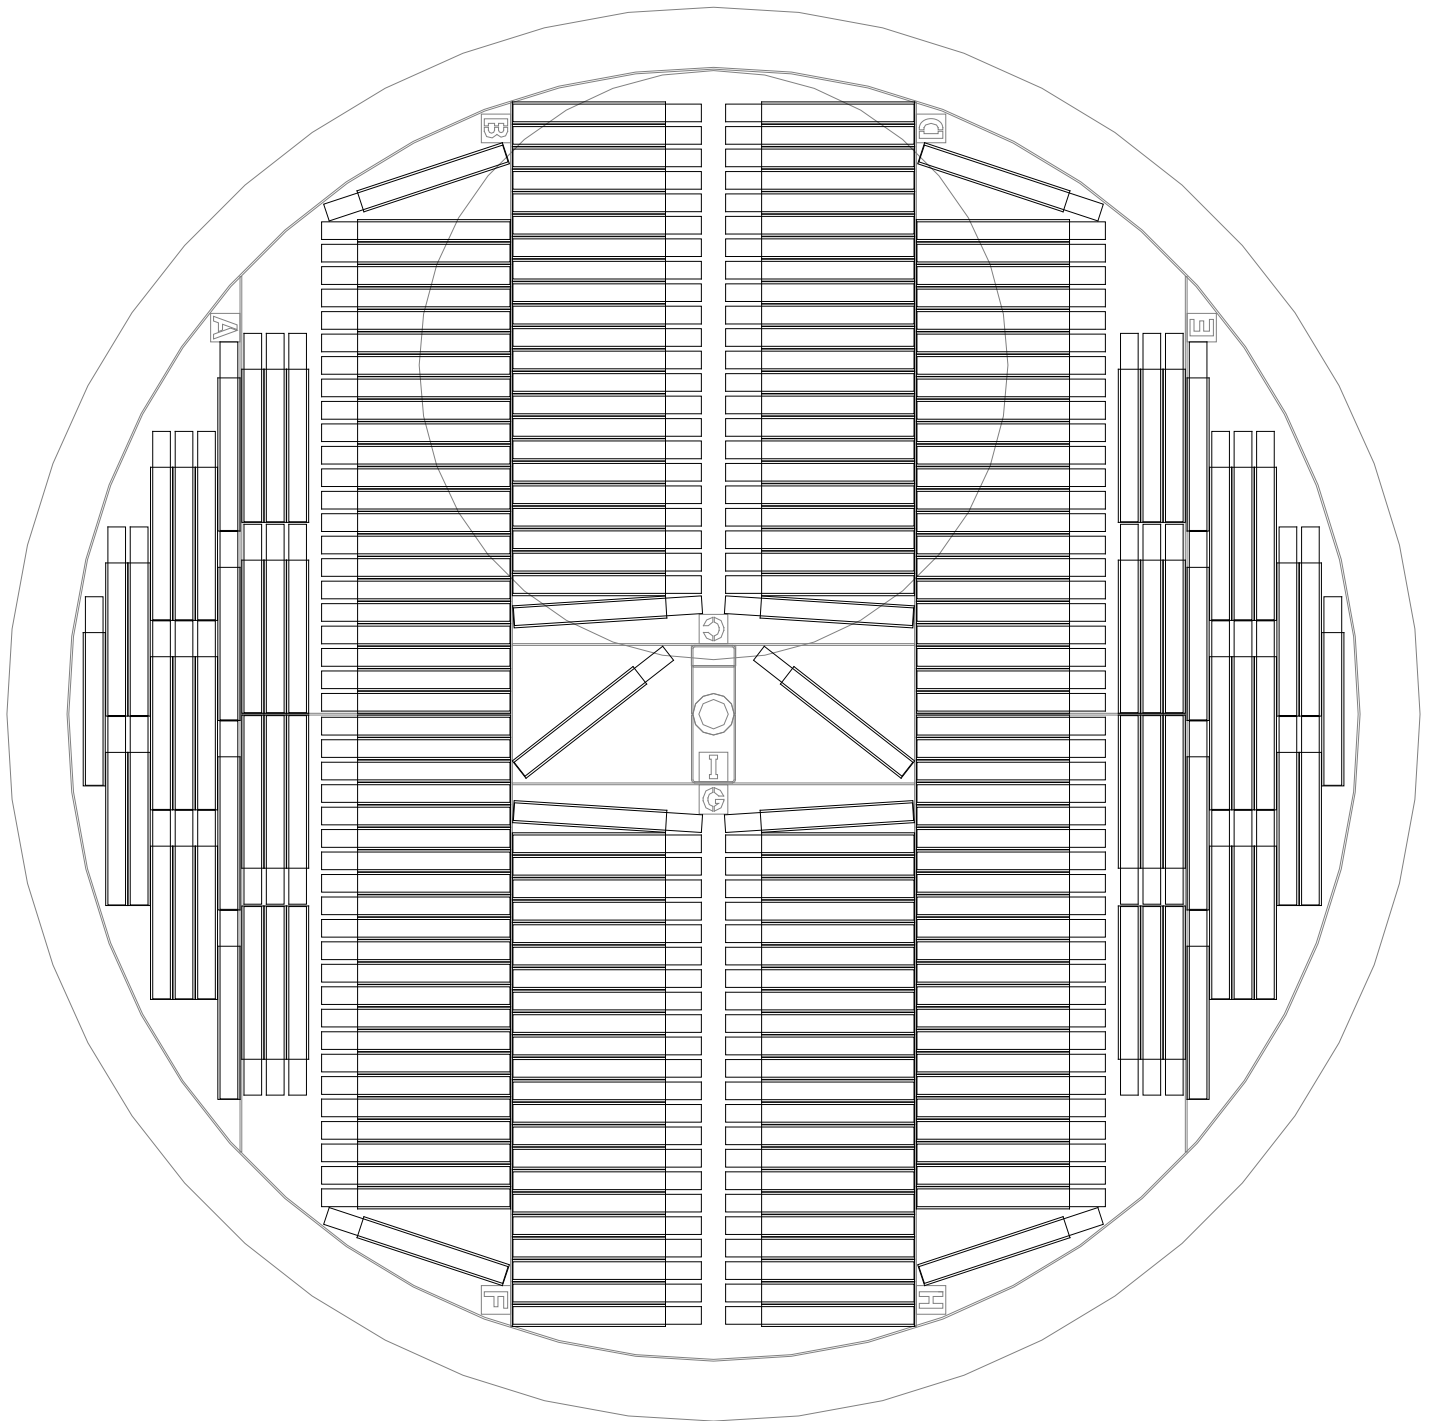

MVE 1894R-190  
BAXTER 4R9951 LAYOUT

490, 8 PLACE FRAMES  
3920 CANISTERS

MVE 1894R-190  
BAXTER 4R9953 LAYOUT

402, 5 PLACE FRAMES  
2010 CANISTERS

MVE 1894R-190  
BAXTER 4R9955 LAYOUT

310, 5 PLACE FRAMES  
1550 CANISTERS

MVE 1894R-190  
GAMBRO DF200 LAYOUT

246 FRAMES  
1230 CANISTERS

MVE 1894R-190  
GAMBRO DF700 LAYOUT

136 FRAMES  
680 CANISTERS

MVE 1894R-190  
MEDSEP LAYOUT

804, 8 PLACE FRAMES  
6432 CANISTERS

MVE 1881R-150  
MVE 1894R-190  
SQUARE RACK LAYOUT

Ø25.000"  
NECK ID

60 LARGE RACKS TOTAL  
12 MINI RACKS TOTAL  
13-2 RACKS IN 1881  
15-2 RACKS IN 1894  
81,900 VIALS IN 1881  
94,500 VIALS IN 1894