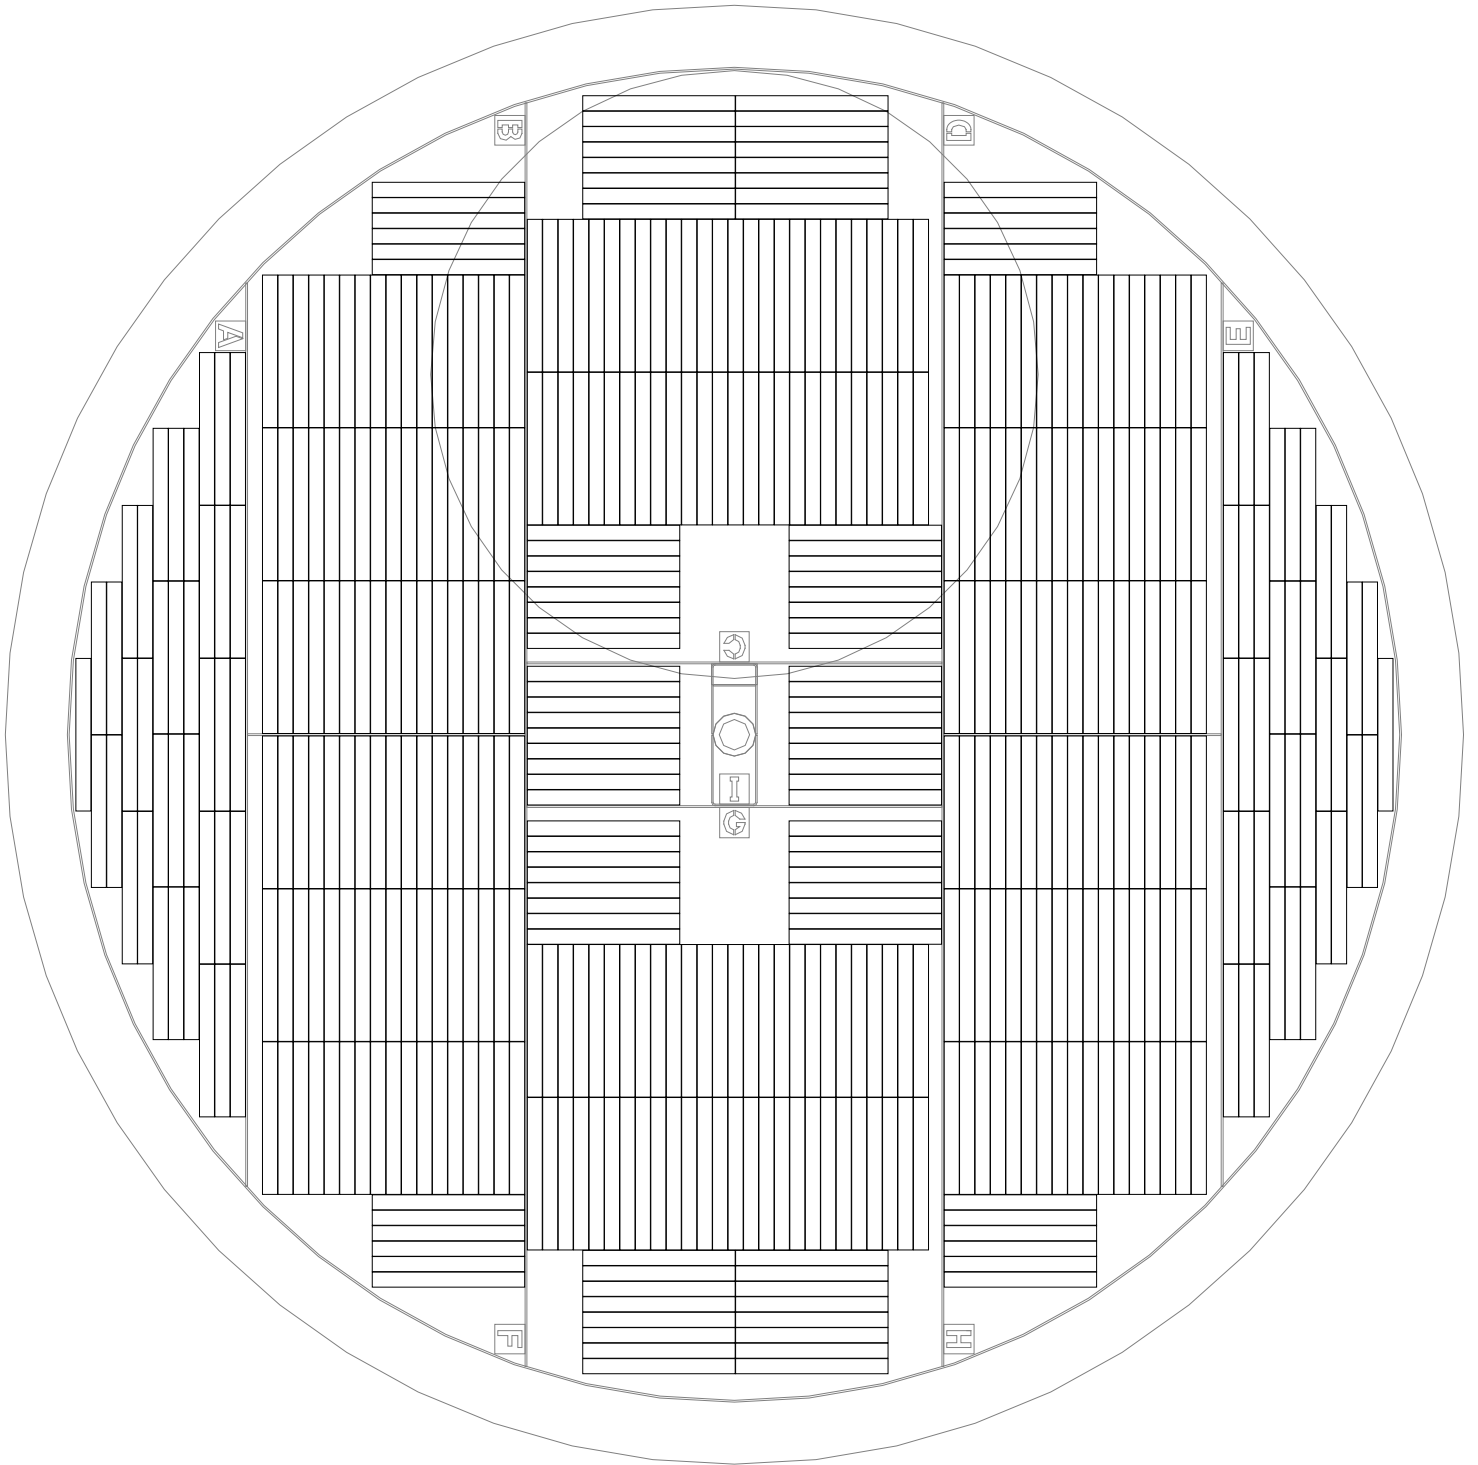

MVE 1894R-190  
BAXTER 4R9951 LAYOUT

490, 8 PLACE FRAMES  
3920 CANISTERS

MVE 1894R-190  
BAXTER 4R9953 LAYOUT

402, 5 PLACE FRAMES  
2010 CANISTERS

MVE 1894R-190  
BAXTER 4R9955 LAYOUT

310, 5 PLACE FRAMES  
1550 CANISTERS

MVE 1894R-190  
GAMBRO DF200 LAYOUT

246 FRAMES  
1230 CANISTERS

MVE 1894R-190  
GAMBRO DF700 LAYOUT

136 FRAMES  
680 CANISTERS

MVE 1894R-190  
MEDSEP LAYOUT

804, 8 PLACE FRAMES  
6432 CANISTERS

MVE 1881R-150  
MVE 1894R-190  
SQUARE RACK LAYOUT

Ø25.000"  
NECK ID

60 LARGE RACKS TOTAL  
12 MINI RACKS TOTAL  
13-2 RACKS IN 1881  
15-2 RACKS IN 1894  
81,900 VIALS IN 1881  
94,500 VIALS IN 1894