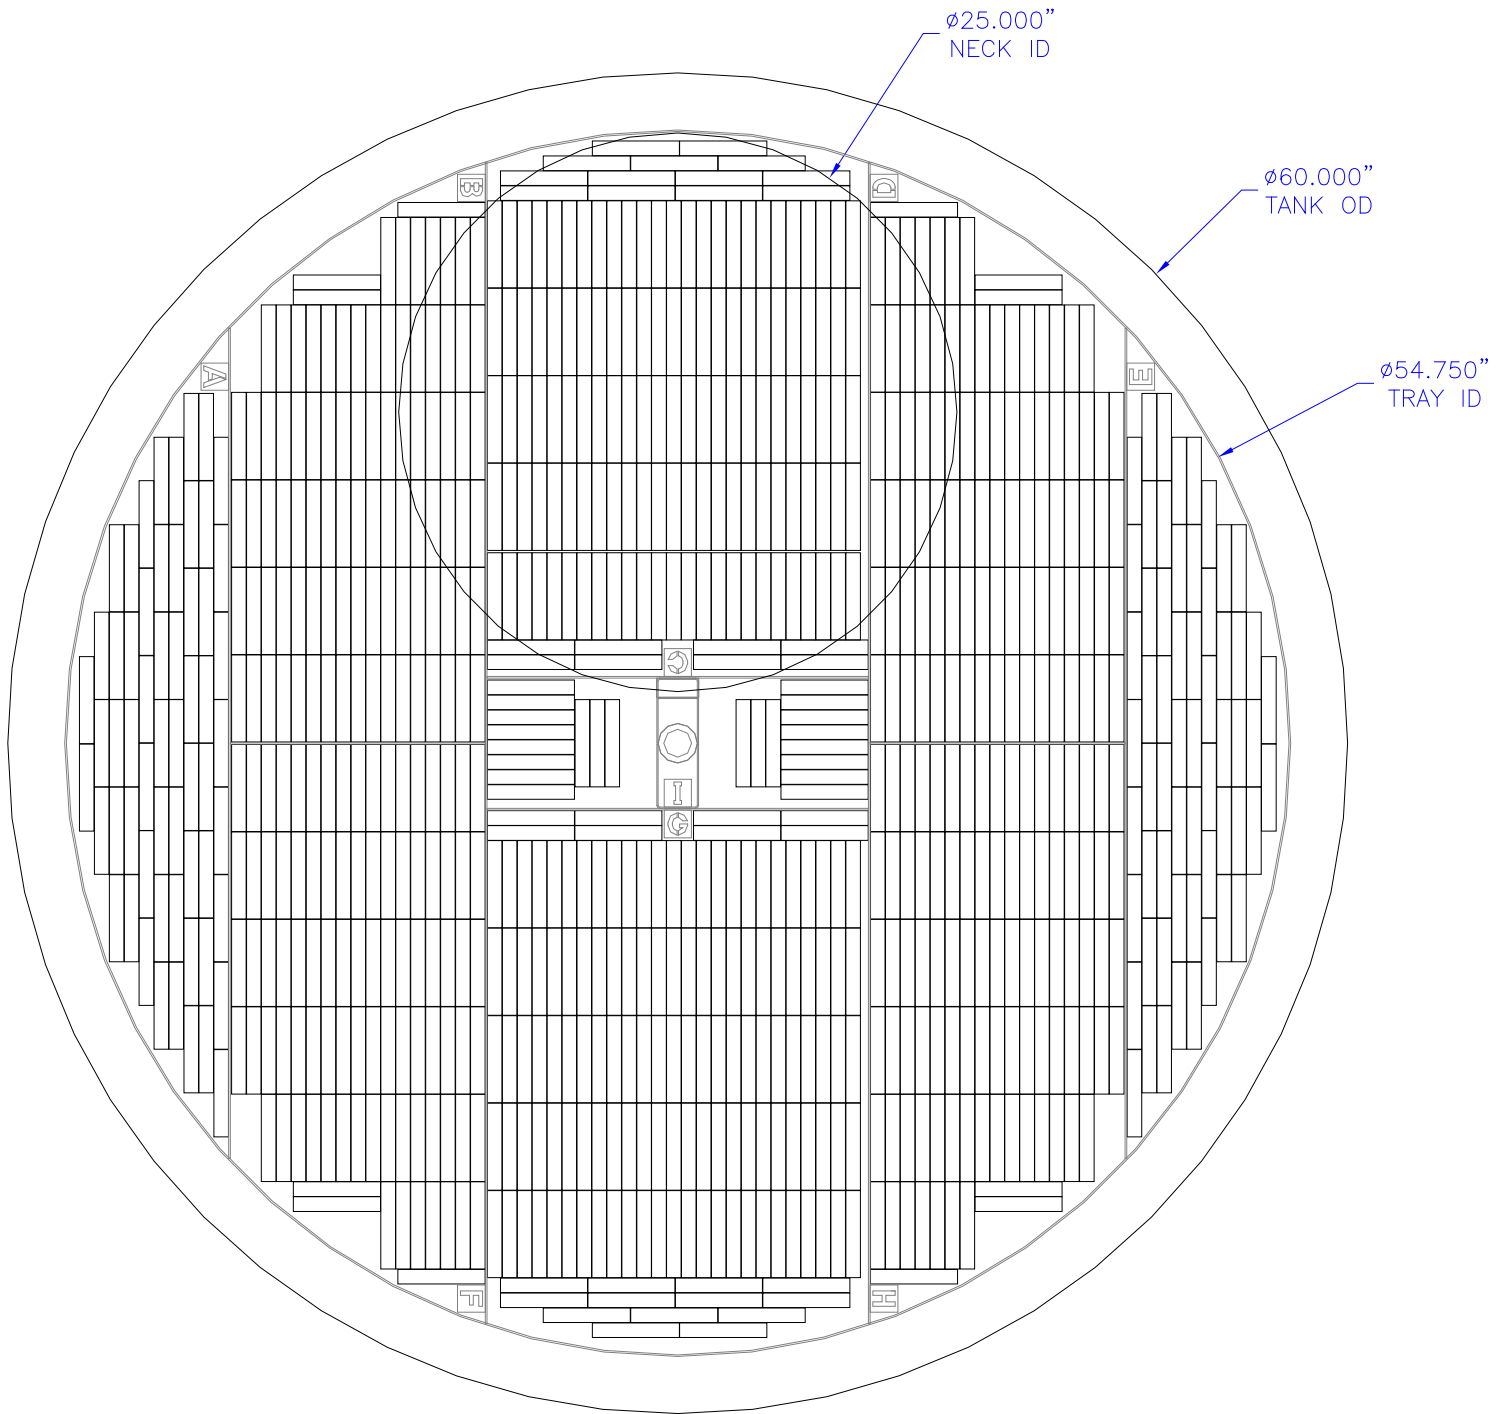

MVE 1894R-190  
BAXTER 4R9951 LAYOUT

490, 8 PLACE FRAMES  
3920 CANISTERS

MVE 1894R-190  
BAXTER 4R9953 LAYOUT

402, 5 PLACE FRAMES  
2010 CANISTERS

MVE 1894R-190  
BAXTER 4R9955 LAYOUT

310, 5 PLACE FRAMES  
1550 CANISTERS

MVE 1894R-190  
GAMBRO DF200 LAYOUT

246 FRAMES  
1230 CANISTERS

MVE 1894R-190  
GAMBRO DF700 LAYOUT

136 FRAMES  
680 CANISTERS

MVE 1894R-190  
MEDSEP LAYOUT

804, 8 PLACE FRAMES  
6432 CANISTERS

MVE 1881R-150  
MVE 1894R-190  
SQUARE RACK LAYOUT

Ø25.000"  
NECK ID

60 LARGE RACKS TOTAL  
12 MINI RACKS TOTAL  
13-2 RACKS IN 1881  
15-2 RACKS IN 1894  
81,900 VIALS IN 1881  
94,500 VIALS IN 1894