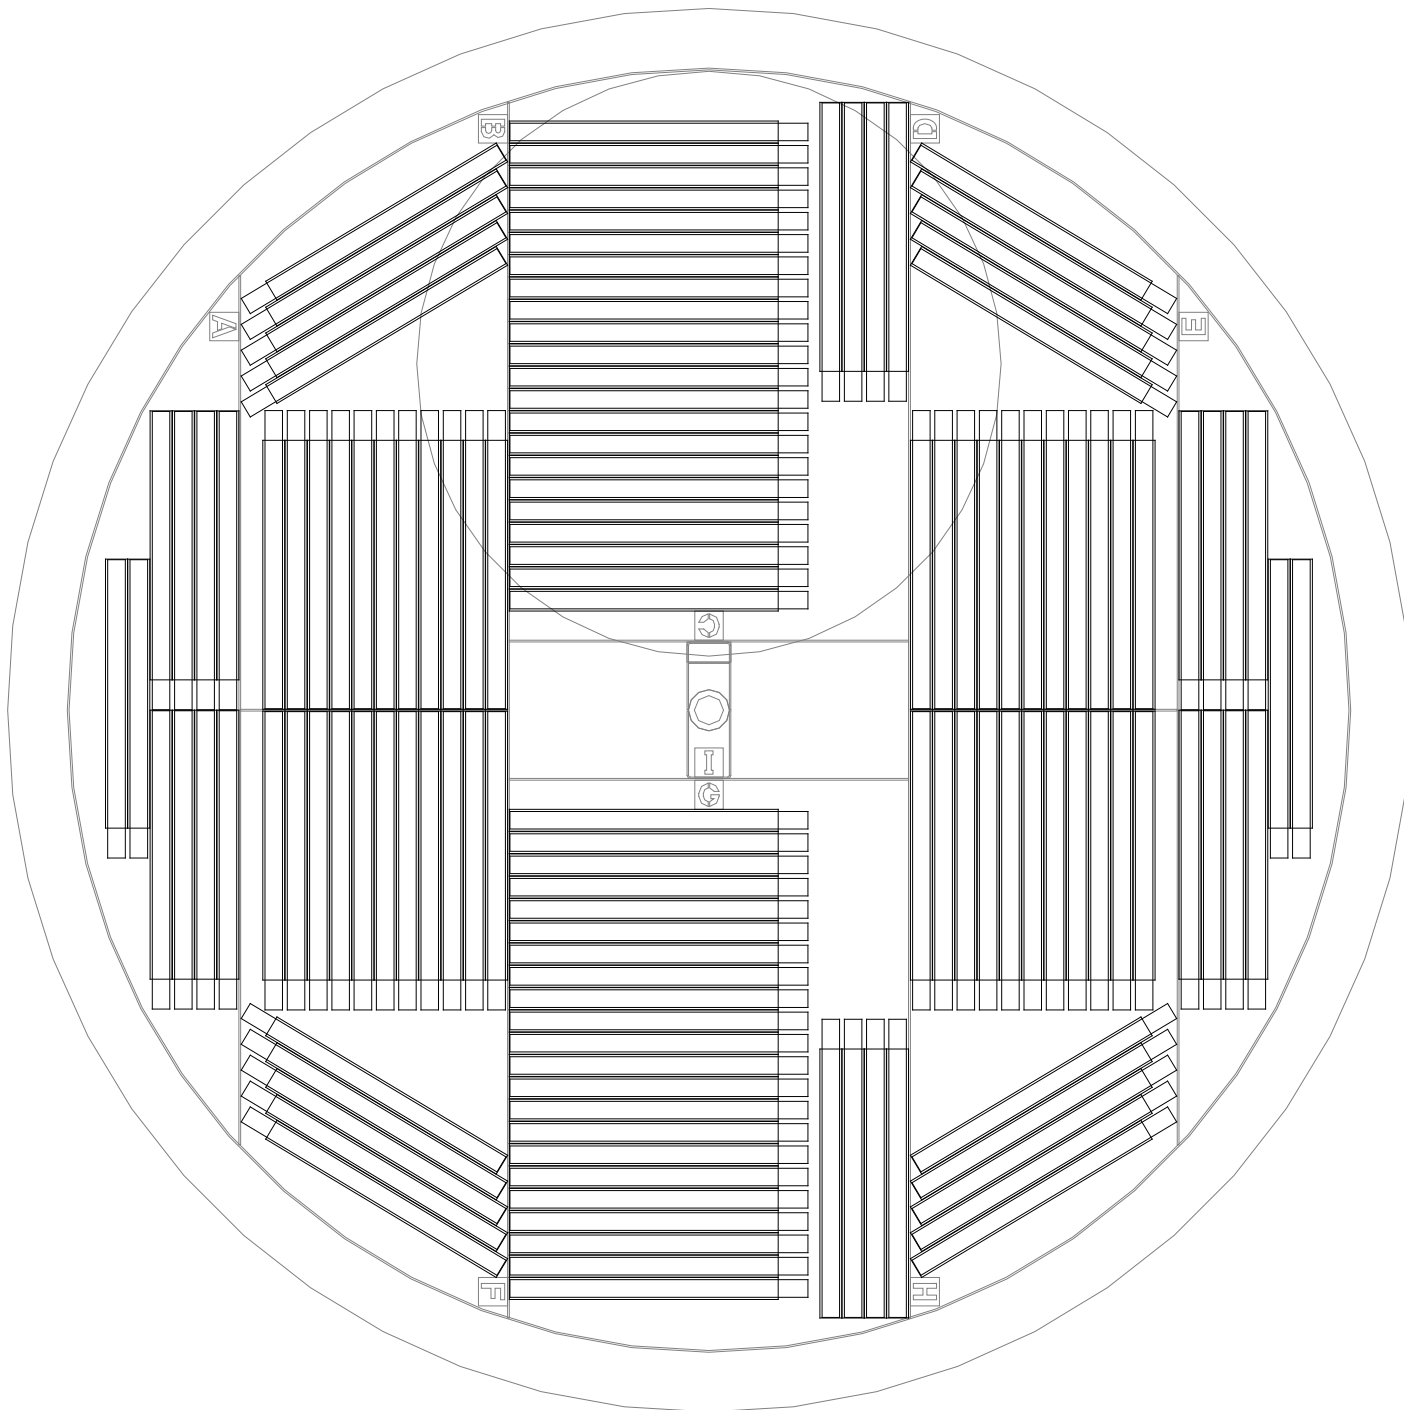

MVE 1894R-190  
BAXTER 4R9951 LAYOUT

490, 8 PLACE FRAMES  
3920 CANISTERS

MVE 1894R-190  
BAXTER 4R9953 LAYOUT

402, 5 PLACE FRAMES  
2010 CANISTERS

MVE 1894R-190  
BAXTER 4R9955 LAYOUT

310, 5 PLACE FRAMES  
1550 CANISTERS

MVE 1894R-190  
GAMBRO DF200 LAYOUT

246 FRAMES  
1230 CANISTERS

MVE 1894R-190  
GAMBRO DF700 LAYOUT

136 FRAMES  
680 CANISTERS

MVE 1894R-190  
MEDSEP LAYOUT

804, 8 PLACE FRAMES  
6432 CANISTERS

MVE 1881R-150  
MVE 1894R-190  
SQUARE RACK LAYOUT

Ø25.000"  
NECK ID

60 LARGE RACKS TOTAL  
12 MINI RACKS TOTAL  
13-2 RACKS IN 1881  
15-2 RACKS IN 1894  
81,900 VIALS IN 1881  
94,500 VIALS IN 1894