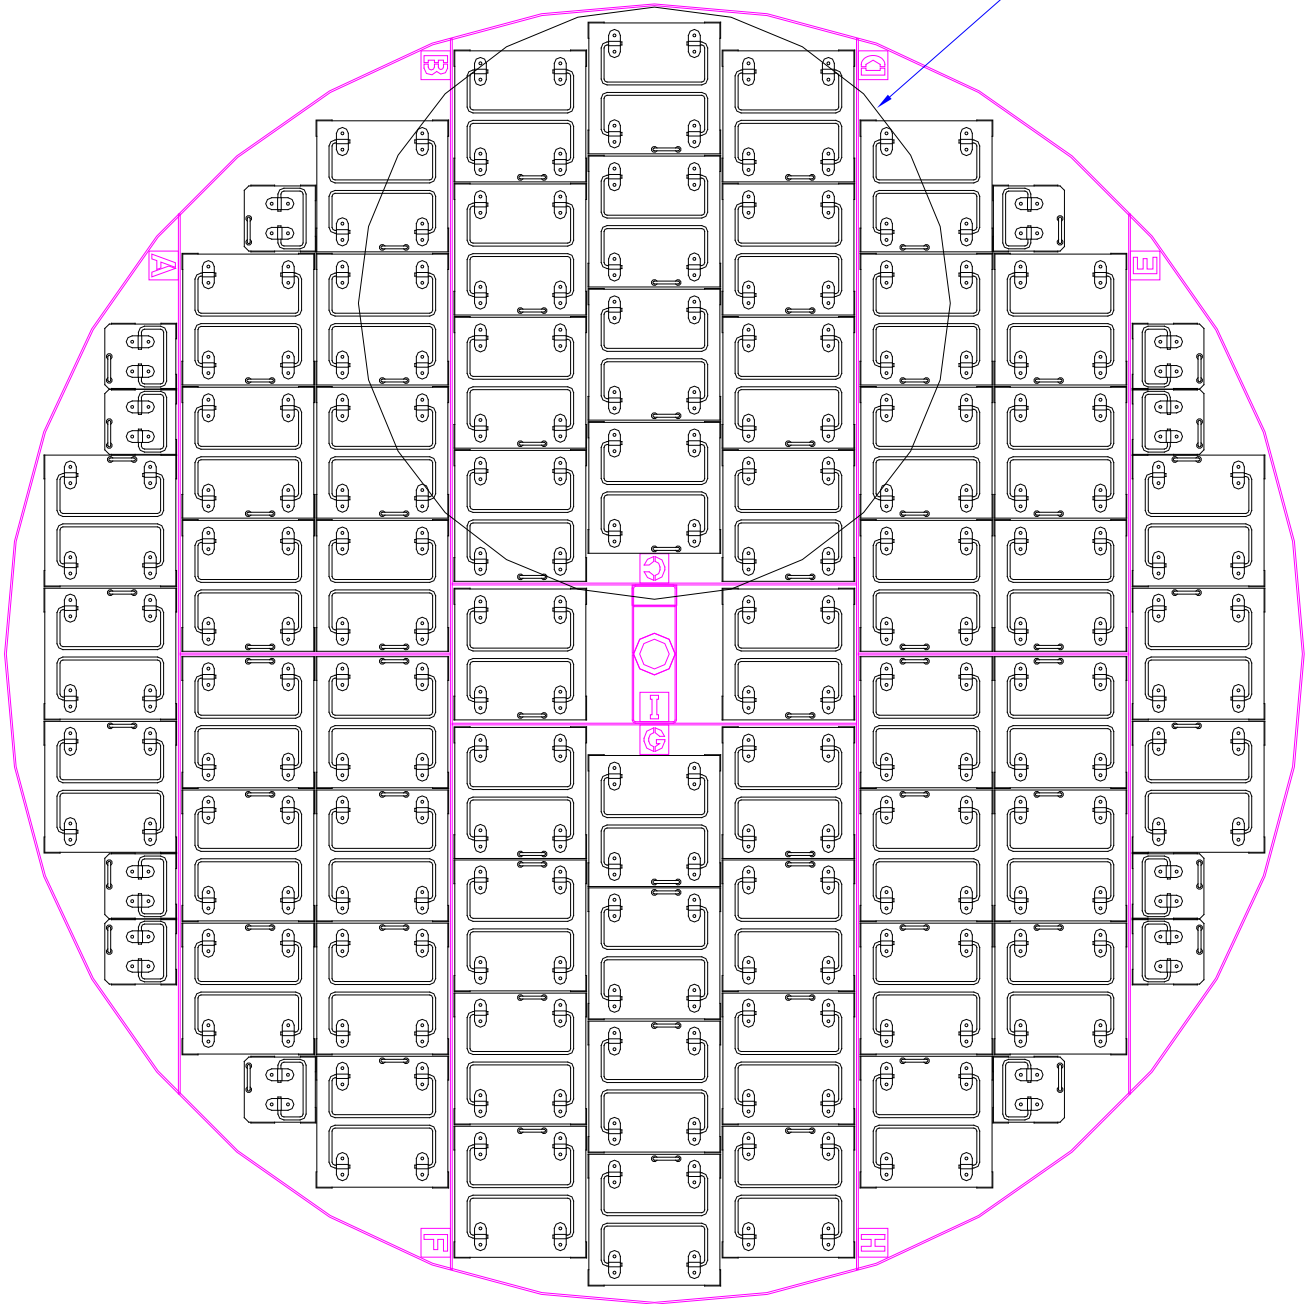

MVE 1894R-190  
BAXTER 4R9951 LAYOUT

490, 8 PLACE FRAMES  
3920 CANISTERS

MVE 1894R-190  
BAXTER 4R9953 LAYOUT

402, 5 PLACE FRAMES  
2010 CANISTERS

MVE 1894R-190  
BAXTER 4R9955 LAYOUT

310, 5 PLACE FRAMES  
1550 CANISTERS

MVE 1894R-190  
GAMBRO DF200 LAYOUT

246 FRAMES  
1230 CANISTERS

MVE 1894R-190  
GAMBRO DF700 LAYOUT

136 FRAMES  
680 CANISTERS

MVE 1894R-190  
MEDSEP LAYOUT

804, 8 PLACE FRAMES  
6432 CANISTERS

MVE 1881R-150  
MVE 1894R-190  
SQUARE RACK LAYOUT

Ø25.000"  
NECK ID

60 LARGE RACKS TOTAL  
12 MINI RACKS TOTAL  
13-2 RACKS IN 1881  
15-2 RACKS IN 1894  
81,900 VIALS IN 1881  
94,500 VIALS IN 1894