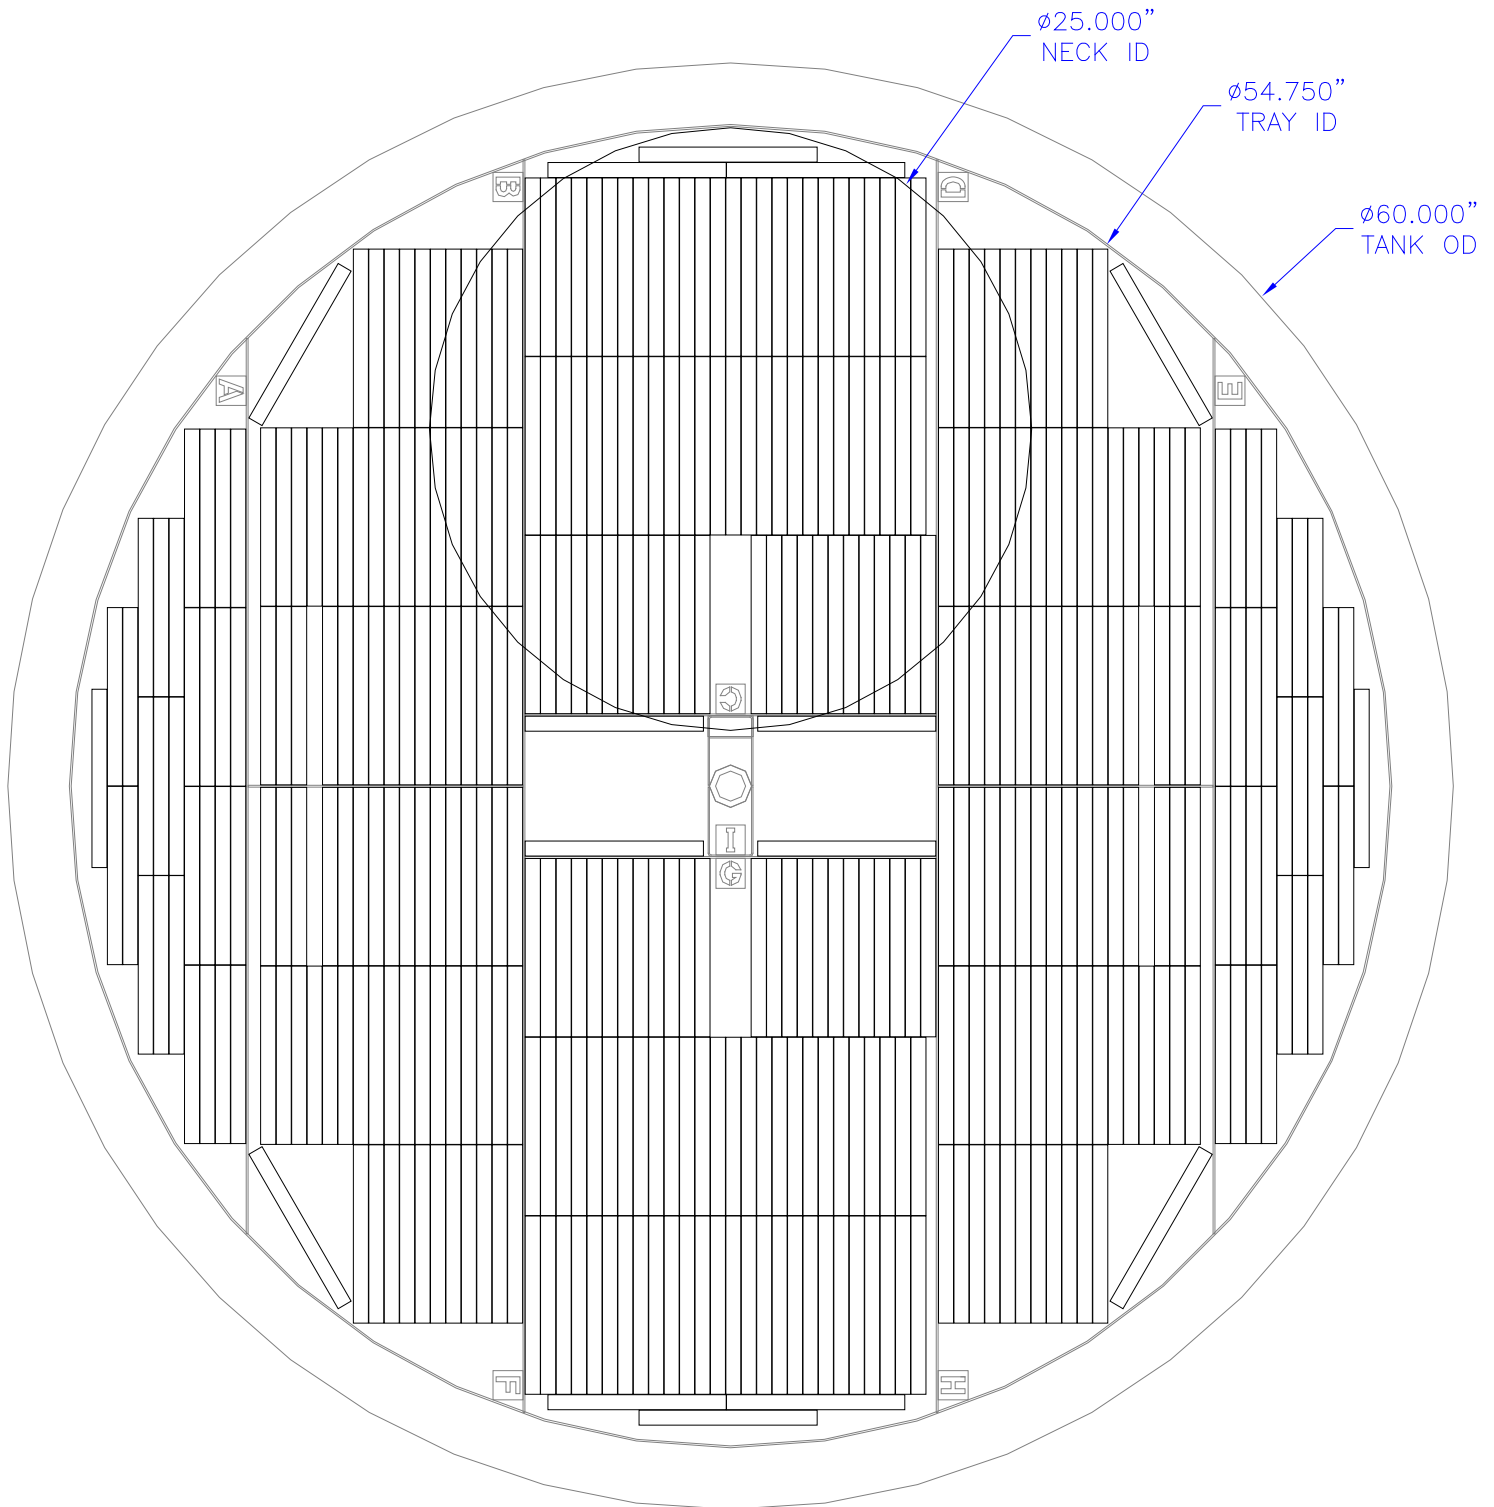

MVE 1894R-190  
BAXTER 4R9951 LAYOUT

490, 8 PLACE FRAMES  
3920 CANISTERS

MVE 1894R-190  
BAXTER 4R9953 LAYOUT

402, 5 PLACE FRAMES  
2010 CANISTERS

MVE 1894R-190  
BAXTER 4R9955 LAYOUT

310, 5 PLACE FRAMES  
1550 CANISTERS

MVE 1894R-190  
GAMBRO DF200 LAYOUT

246 FRAMES  
1230 CANISTERS

MVE 1894R-190  
GAMBRO DF700 LAYOUT

136 FRAMES  
680 CANISTERS

MVE 1894R-190  
MEDSEP LAYOUT

804, 8 PLACE FRAMES  
6432 CANISTERS

MVE 1881R-150  
MVE 1894R-190  
SQUARE RACK LAYOUT

Ø25.000"  
NECK ID

60 LARGE RACKS TOTAL  
12 MINI RACKS TOTAL  
13-2 RACKS IN 1881  
15-2 RACKS IN 1894  
81,900 VIALS IN 1881  
94,500 VIALS IN 1894