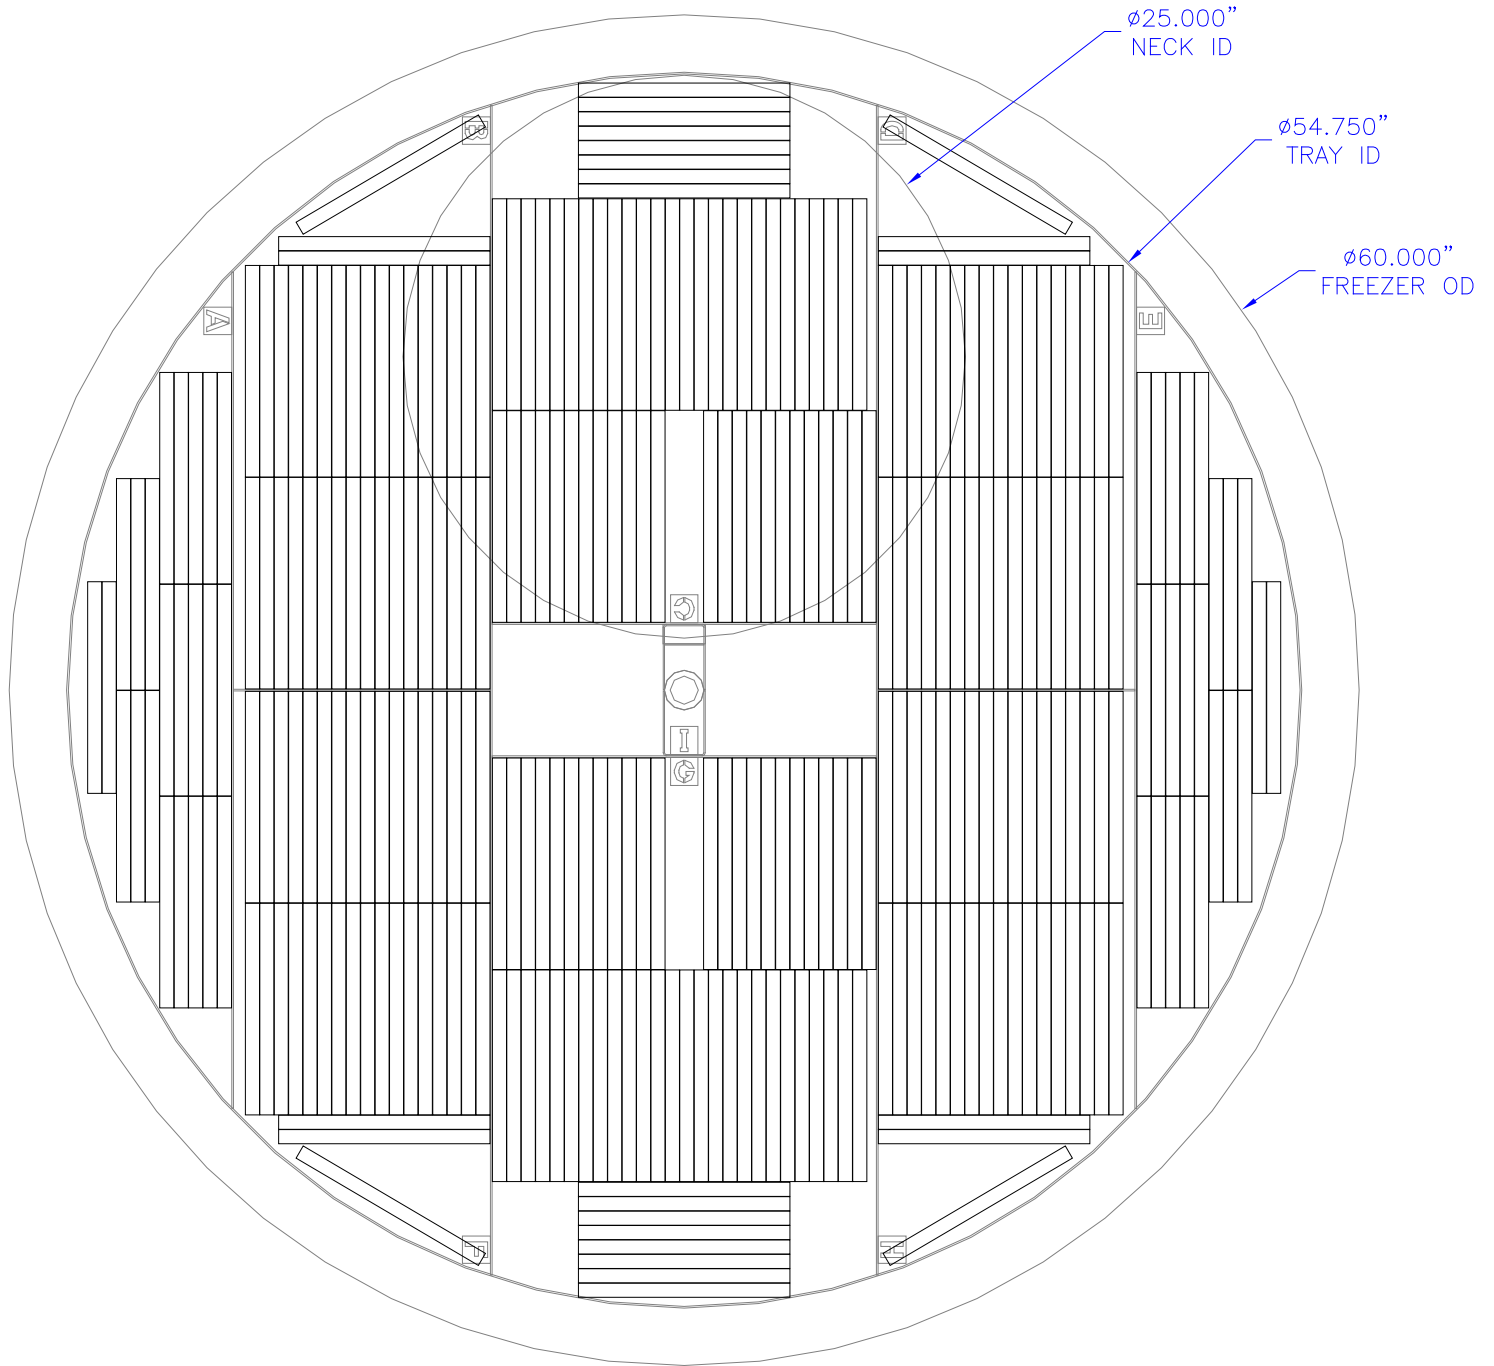

MVE 1894R-190  
BAXTER 4R9951 LAYOUT

490, 8 PLACE FRAMES  
3920 CANISTERS

MVE 1894R-190  
BAXTER 4R9953 LAYOUT

402, 5 PLACE FRAMES  
2010 CANISTERS

MVE 1894R-190  
BAXTER 4R9955 LAYOUT

310, 5 PLACE FRAMES  
1550 CANISTERS

MVE 1894R-190  
GAMBRO DF200 LAYOUT

246 FRAMES  
1230 CANISTERS

MVE 1894R-190  
GAMBRO DF700 LAYOUT

136 FRAMES  
680 CANISTERS

MVE 1894R-190  
MEDSEP LAYOUT

804, 8 PLACE FRAMES  
6432 CANISTERS

MVE 1881R-150  
MVE 1894R-190  
SQUARE RACK LAYOUT

Ø25.000"  
NECK ID

60 LARGE RACKS TOTAL  
12 MINI RACKS TOTAL  
13-2 RACKS IN 1881  
15-2 RACKS IN 1894  
81,900 VIALS IN 1881  
94,500 VIALS IN 1894