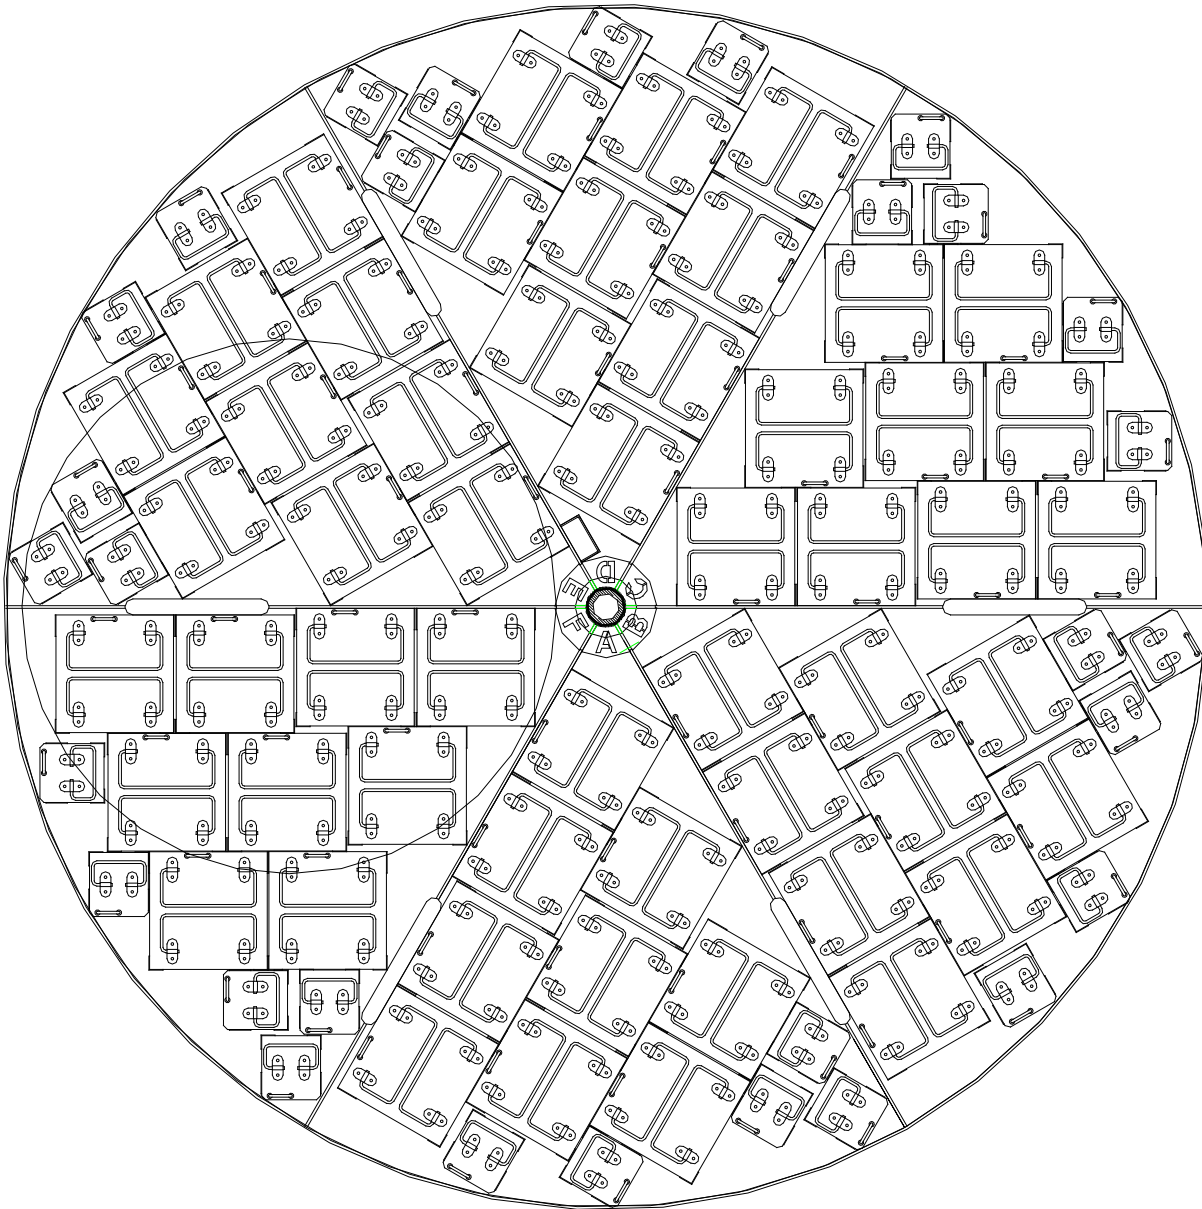

MVE 1892P-150
BAXTER 4R9951 LAYOUT

492 FRAMES
3936 CASSETTES

MVE 1892P-150
BAXTER 4R9953 LAYOUT

396 FRAMES
1980 CASSETTES

MVE 1892P-150
BAXTER 4R9955 LAYOUT

276 FRAMES
1380 CASSETTES

MVE 1892P-150
GAMBRO DF200 LAYOUT

240 FRAMES
1200 CASSETTES

MVE 1892P-150
GAMBRO DF700 LAYOUT

126 FRAMES
630 CASSETTES

MVE 1892P-150
MEDSEP LAYOUT

838 FRAMES
6704 CASSETTES

MVE 1879P-150
MVE 1879P-190
MVE 1892P-150
SQUARE RACK LAYOUT

STANDARD

OPTIONAL

54 LARGE RACKS
30 MINI RACKS
13-2 RACKS EXCEPT 1892P-150
WHICH HOLDS 15-2 RACKS